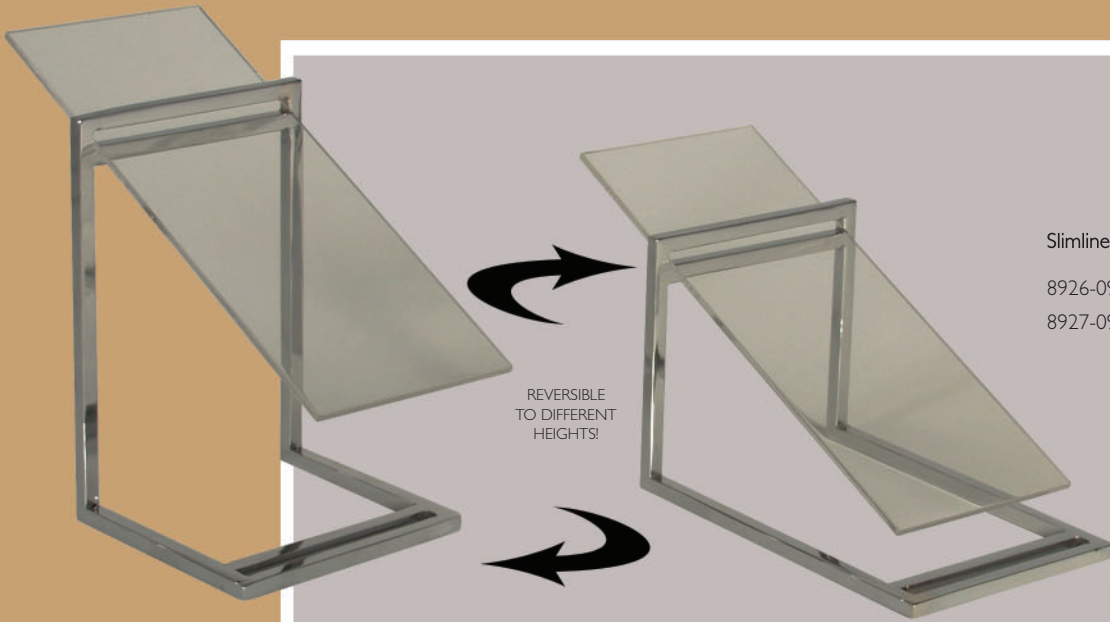

# Accessorize

*with...*

Wm. Prager Ltd.

*At  
Sensational  
Prices!*

Slimline Shoe Riser, Bright Chrome

8926-09, 6" h \$21.00 (pictured)

8927-09, 10" h \$25.00

Slimline Wallet Displayer, Bright Chrome

8906-09, 6" x 10" x 4" h

\$39.00

Eyewear Displayer, Acrylic  
- White, Red or Black

8825, Single 3 1/2" h \$19.50 (pictured)

8826, Triple 8 1/2" h \$29.50

Slimline Purse Stand, Bright Chrome

8907-09, 19" h \$24.50

8908-09, 25" h \$26.50

8909-09, 31" h \$28.50 (pictured)

Slimline Earring Card Displayer, Bright Chrome  
8905-09, 6" x 10" x 16" h \$69.00

Earring Card, Black or White  
8371, 1 1/2" \$5.95 / 100 (not shown)

Mini 4-Way Rack, Bright Chrome, 10" x 10", 14" to 25" h

- 4805 Rack only \$95.00
- 4808 Rack with Form only \$145.00
- 4815 Rack with Jewellery Panel only \$125.00
- 4821 Rack with Form and Jewellery Panel \$175.00 (pictured)