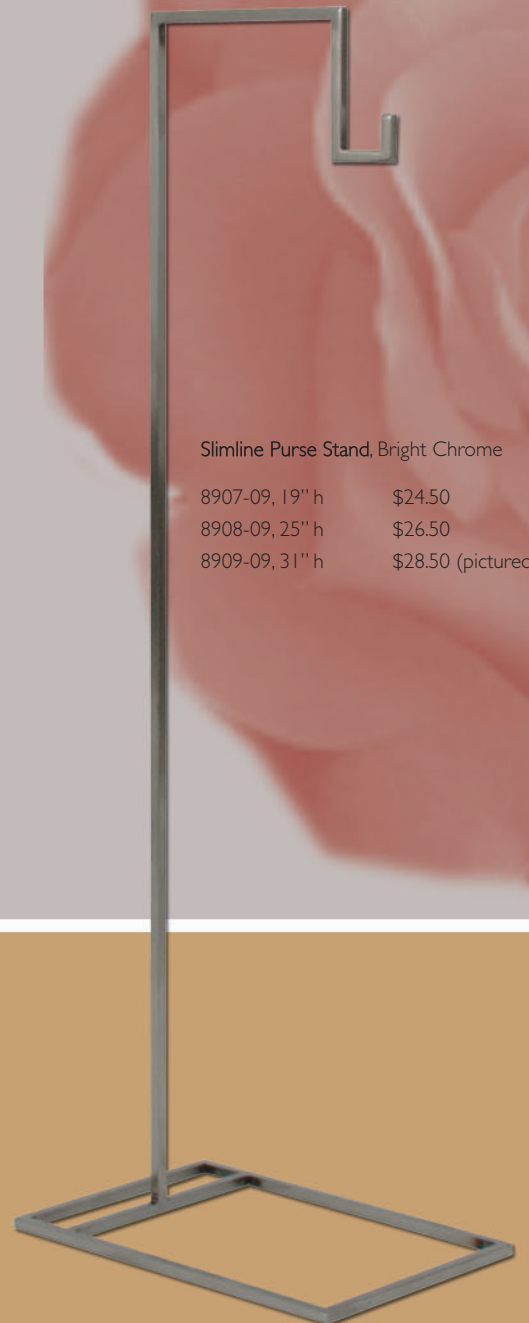

# Accessorize

*with...*

Wm. Prager Ltd.

*At  
Sensational  
Prices!*

Slimline Shoe Riser, Bright Chrome

8926-09, 6" h \$21.00 (pictured)

8927-09, 10" h \$25.00

Slimline Wallet Displayer, Bright Chrome

8906-09, 6" x 10" x 4" h

\$39.00

Eyewear Displayer, Acrylic  
- White, Red or Black

8825, Single 3 1/2" h \$19.50 (pictured)

8826, Triple 8 1/2" h \$29.50

Slimline Purse Stand, Bright Chrome

8907-09, 19" h \$24.50

8908-09, 25" h \$26.50

8909-09, 31" h \$28.50 (pictured)

Slimline Earring Card Displayer, Bright Chrome  
8905-09, 6" x 10" x 16" h \$69.00

Earring Card, Black or White  
8371, 1 1/2" \$5.95 / 100 (not shown)

Mini 4-Way Rack, Bright Chrome, 10" x 10", 14" to 25" h

- 4805 Rack only \$95.00
- 4808 Rack with Form only \$145.00
- 4815 Rack with Jewellery Panel only \$125.00
- 4821 Rack with Form and Jewellery Panel \$175.00 (pictured)