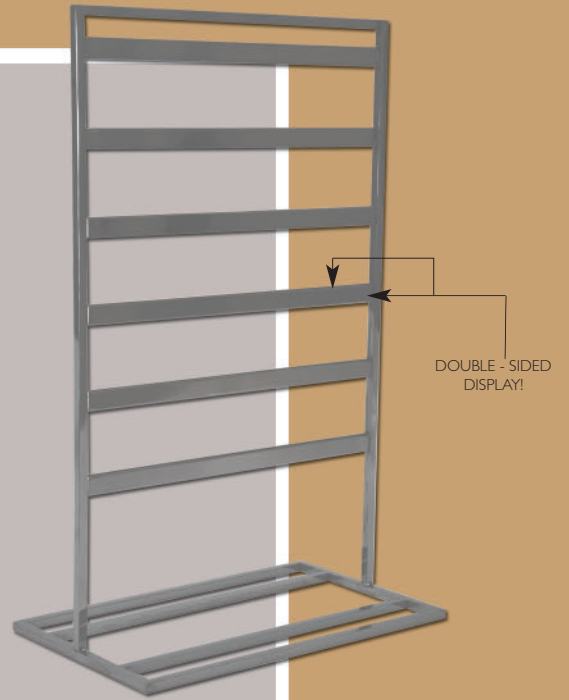

8906-09, 6" x 10" x 4" h

\$39.00

Eyewear Displayer, Acrylic  
- White, Red or Black

8825, Single 3 1/2" h \$19.50 (pictured)

8826, Triple 8 1/2" h \$29.50

Slimline Purse Stand, Bright Chrome

8907-09, 19" h \$24.50

8908-09, 25" h \$26.50

8909-09, 31" h \$28.50 (pictured)

Slimline Earring Card Displayer, Bright Chrome  
8905-09, 6" x 10" x 16" h \$69.00

Earring Card, Black or White  
8371, 1 1/2" \$5.95 / 100 (not shown)

Mini 4-Way Rack, Bright Chrome, 10" x 10", 14" to 25" h

- 4805 Rack only \$95.00
- 4808 Rack with Form only \$145.00
- 4815 Rack with Jewellery Panel only \$125.00
- 4821 Rack with Form and Jewellery Panel \$175.00 (pictured)

Slimline Jewellery Displayer, Bright Chrome  
8925-09, 6" x 8" x 12" h \$44.50

Christmas is coming!!

And we have you covered. Our Holiday Showroom opens September 14, 2009.

Please visit us to find the perfect fixtures and decoratives – as well as more accessory holders – for your seasonal display.