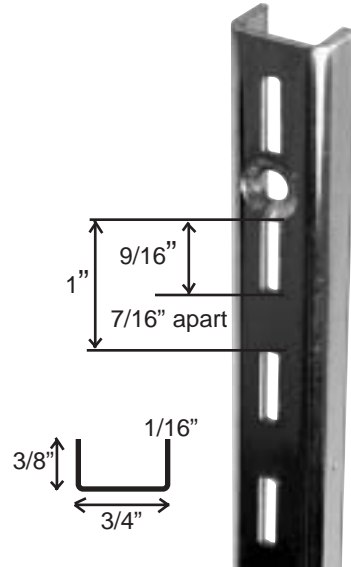

SLOTTED STANDARDS

S: WALL FIXTURES • P: E-106 • D: 5-06

- SHELIVING
- FRONTAL HANGING
- LINEAR HANGING
- SPECIALTY HANGING

FRONTAL HANGING

LINEAR HANGING

SPECIALTY HANGING

SLOTTED STANDARDS

S: WALL FIXTURES • P: E-107 • D: 5-06

- Universal surface - mounted slotted standards
- 1/2" slots on 1" centre
- .093" thick
- chrome finish

SINGLE SLOTTED

- 4641 4' LONG
- 4642 5' LONG
- 4643 6' LONG
- 4644 8' LONG

DOUBLE SLOTTED

- 4645 4' LONG
- 4646 5' LONG
- 4647 6' LONG
- 4648 8' LONG
- available in bright chrome

- 5255 7' LONG
- 5256 8' LONG
- available in brushed chrome

Glass Shelving

Glass Shelf

Rubber Cushion

114

Rubber Shelving Protector

109

Shelf Brackets