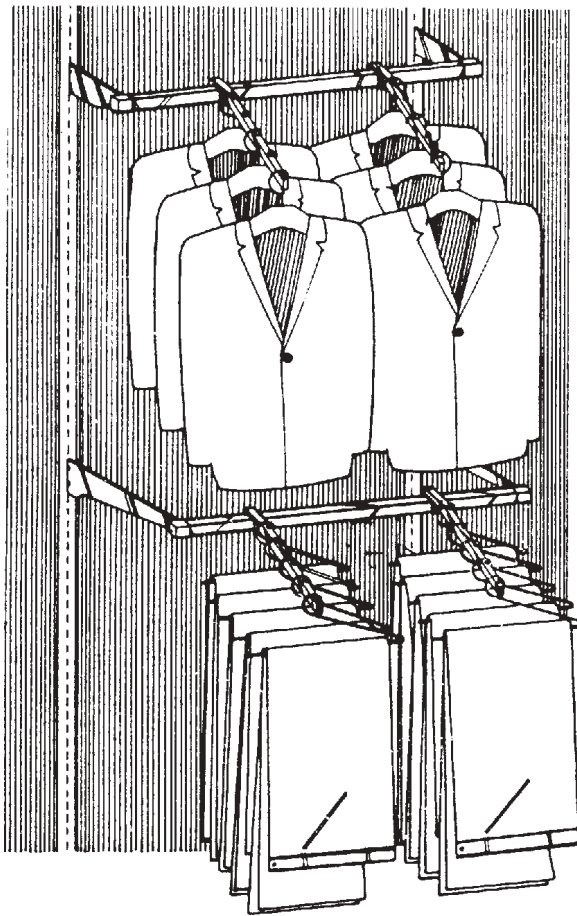

SLOTTED STANDARDS

S: WALL FIXTURES • P: E-106 • D: 5-06

- SHELIVING
- FRONTAL HANGING
- LINEAR HANGING
- SPECIALTY HANGING

FRONTAL HANGING

LINEAR HANGING

SPECIALTY HANGING

SLOTTED STANDARDS

S: WALL FIXTURES • P: E-107 • D: 5-06

- Universal surface - mounted slotted standards
- 1/2" slots on 1" centre
- .093" thick
- chrome finish

SINGLE SLOTTED

- 4641 4' LONG
- 4642 5' LONG
- 4643 6' LONG
- 4644 8' LONG

DOUBLE SLOTTED

- 4645 4' LONG
- 4646 5' LONG
- 4647 6' LONG
- 4648 8' LONG
- available in bright chrome