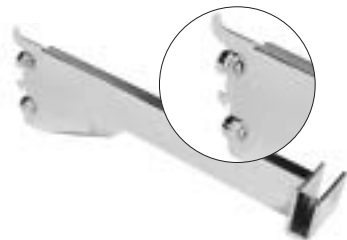

CLEARANCE

Face Out
5922 12"

CLEARANCE

Hooks for bar stock
5917 6"
5918 9"
5919 12"

SLOTTED STANDARDS - components

S: WALL FIXTURES • P: E-109 • D: 5-06

ALL CHROME FINISH (except specified otherwise)

Round Tubing

4494 1"
4495 1 1/4"

Round Hangrail Holder - 12" long

4649 1"
4650 1 1/4"

Square Tubing

Square Hangrail Holder
4671 - 12" long

4262 12" straight

4334 5 ball waterfall
4261 7 ball waterfall

4337 3 hook waterfall
4265 5 hook waterfall

CLEARANCE

Rectangular Tubing

4576 12" long
Rectangular Hangrail Holder
4576-8" **CLEARANCE**

4493 12" straight

4674 **CLEARANCE**
4 ball waterfall
4491
7 ball waterfall

CLEARANCE

Rectangular Tubing

CLEARANCE
4672
16" /sign holder adaptor