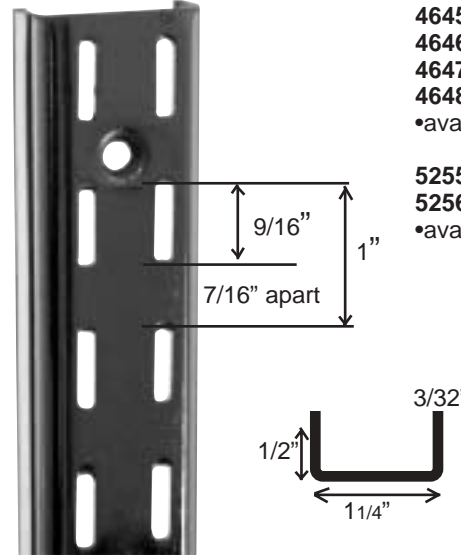

SLOTTED STANDARDS

S: WALL FIXTURES • P: E-106 • D: 5-06

- SHELIVING
- FRONTAL HANGING
- LINEAR HANGING
- SPECIALTY HANGING

FRONTAL HANGING

LINEAR HANGING

SPECIALTY HANGING

SLOTTED STANDARDS

S: WALL FIXTURES • P: E-107 • D: 5-06

- Universal surface - mounted slotted standards
- 1/2" slots on 1" centre
- .093" thick
- chrome finish

SINGLE SLOTTED

- 4641 4' LONG
- 4642 5' LONG
- 4643 6' LONG
- 4644 8' LONG

DOUBLE SLOTTED

- 4645 4' LONG
- 4646 5' LONG
- 4647 6' LONG
- 4648 8' LONG
- available in bright chrome

- 5255 7' LONG
- 5256 8' LONG
- available in brushed chrome

Glass Shelving

Glass Shelf

Rubber Cushion

114

Rubber Shelving Protector

109

Shelf Brackets