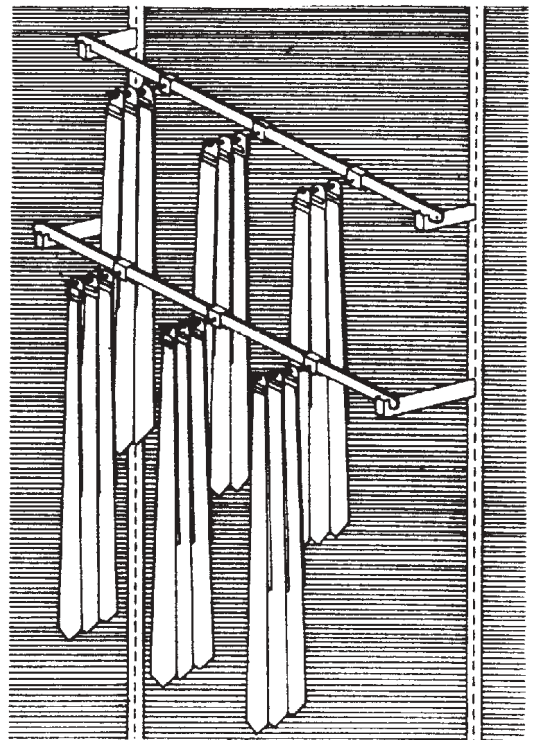

SLOTTED STANDARDS

S: WALL FIXTURES • P: E-106 • D: 5-06

- SHELIVING
- FRONTAL HANGING
- LINEAR HANGING
- SPECIALTY HANGING

FRONTAL HANGING

LINEAR HANGING

SPECIALTY HANGING

SLOTTED STANDARDS

S: WALL FIXTURES • P: E-107 • D: 5-06

- Universal surface - mounted slotted standards
- 1/2" slots on 1" centre
- .093" thick
- chrome finish

SINGLE SLOTTED

- 4641 4' LONG
- 4642 5' LONG
- 4643 6' LONG
- 4644 8' LONG

DOUBLE SLOTTED

- 4645 4' LONG
- 4646 5' LONG
- 4647 6' LONG
- 4648 8' LONG
- available in bright chrome