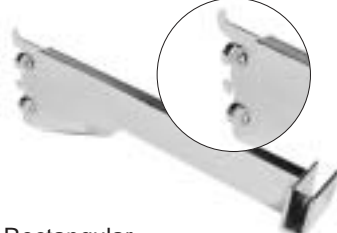

CLEARANCE

Face Out
5922 12"

CLEARANCE

Hooks for bar stock
5917 6"
5918 9"
5919 12"

CLEARANCE

▼ ECONOMY OUTRIGGER - components ▼

S: WALL FIXTURES • P: E-111D • D: 12-05

ALL CHROME FINISH (except specified otherwise)

6793
Decorative
Finial

6794
Pull-out display rod.
Pulls out 13" when needed.

Square Tubing

Square
Crossrail Holder
4671 - 12" long

4262 12" straight

4334 5 ball waterfall
4261 7 ball waterfall

4337 3 hook waterfall
4265 5 hook waterfall

CLEARANCE

Rectangular Tubing

Rectangular
Crossrail Holder -
12" long - **4576**

4493
12" straight

4491
7 ball waterfall

4492
5 hook waterfall

CLEARANCE

Rectangular Tubing