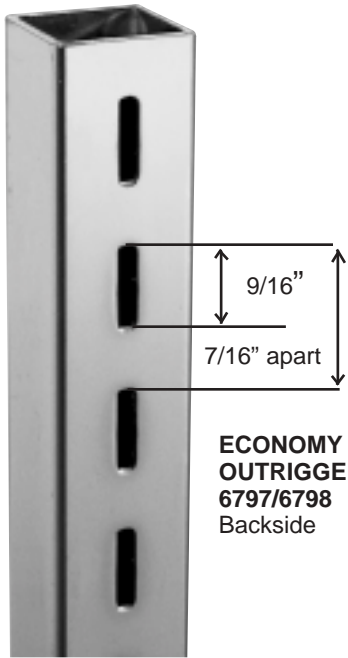

The Fascia Style Outrigger

6798
Fascia Style Outrigger

Same as #6797 but has adjustable fascia bracket 9" - 23"

6797
Finial Style Outrigger

- bright chrome
- 84" x 1" square upright slotted full length on rear for all standard hangrail and shelf brackets
- complete with leveller
- 15" from wall

ECONOMY OUTRIGGER - components

S: WALL FIXTURES • P: E-111B • D: 5-06

• Bright chrome finish

**ECONOMY
OUTRIGGER
6797**

Finial Style Outrigger

- bright chrome
- 84" x 1" square upright slotted full length on rear for all standard hangrail and shelf brackets
- complete with leveller
- 15" from wall