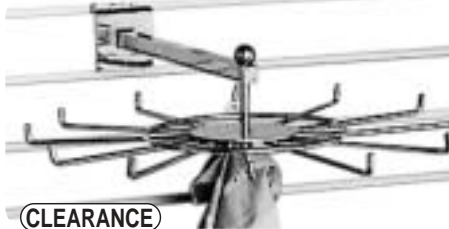

### Square Tubing

(CLEARANCE)

4627 revolving scarf bracket  
(scarf clips are extra)

9414 12" straight arm

9417 12" straight arm

(CLEARANCE)

4625 revolving belt/tye bracket

9413 7 ball waterfall  
9412 5 hook waterfall