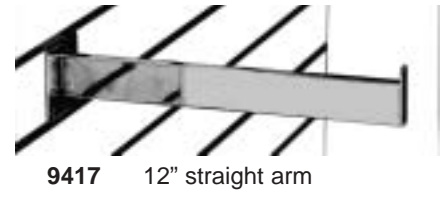

### Square Tubing

(CLEARANCE)

4627 revolving scarf bracket  
(scarf clips are extra)

9414 12" straight arm

9417 12" straight arm

(CLEARANCE)

4625 revolving belt/tye bracket

9413 7 ball waterfall  
9412 5 hook waterfall