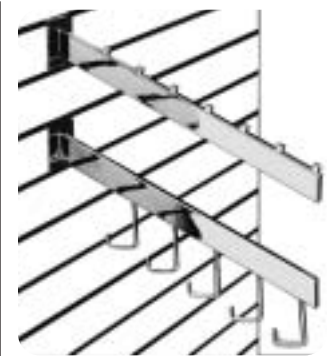

### Square Tubing

(CLEARANCE)

4627 revolving scarf bracket  
(scarf clips are extra)

9414 12" straight arm

9417 12" straight arm

(CLEARANCE)

4625 revolving belt/tye bracket

9413 7 ball waterfall  
9412 5 hook waterfall

(CLEARANCE)

6122 3 ball waterfall

9416 7 cube waterfall  
9415 5 hook waterfall