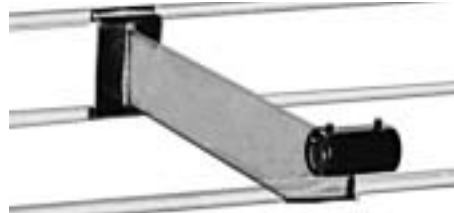

12" Hangrail bracket
9410 1"
9410B 1 1/4" (CLEARANCE)