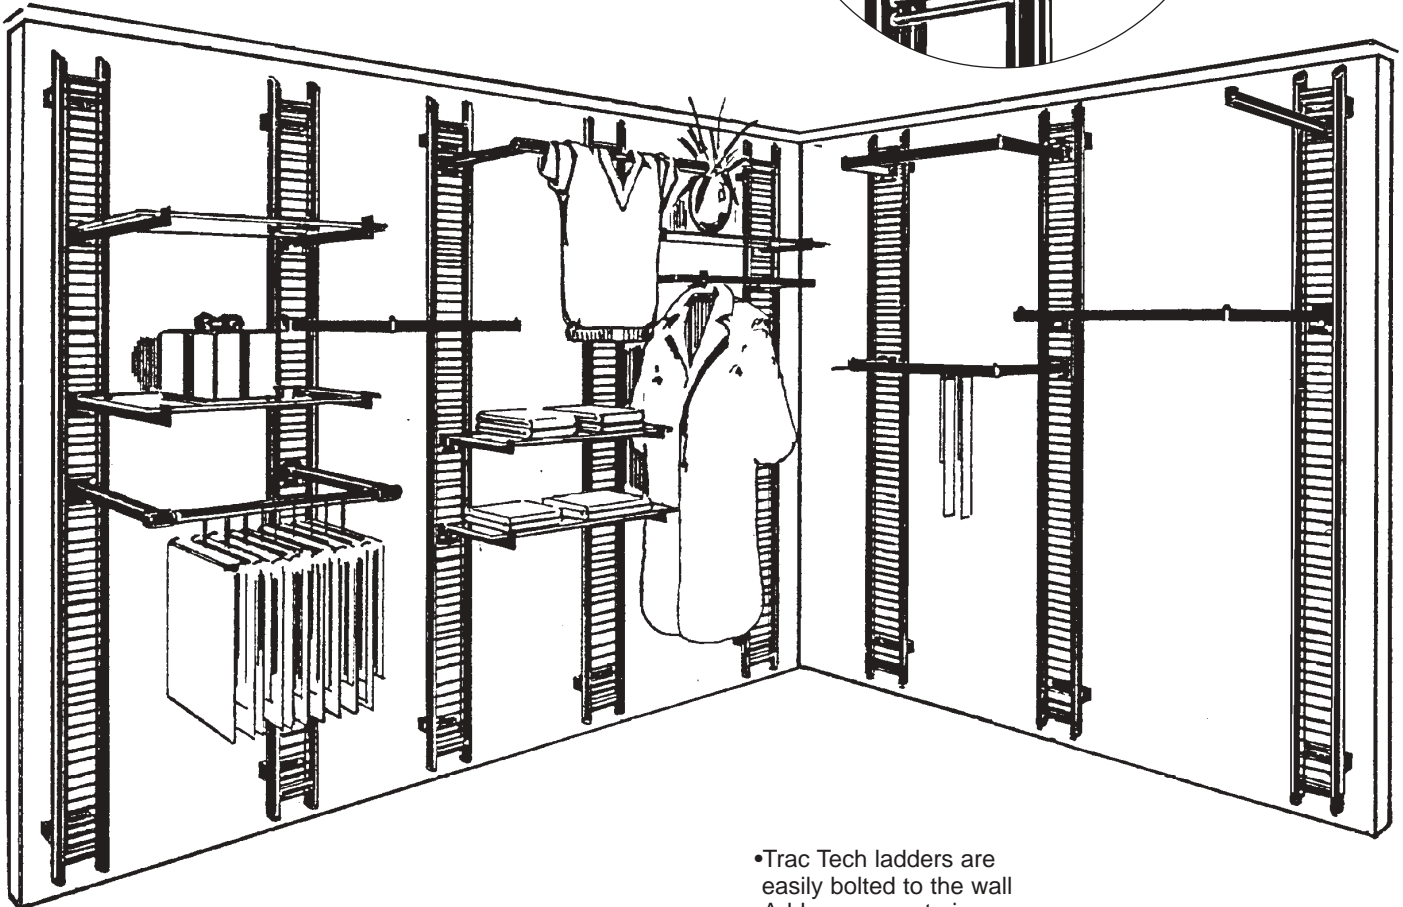

# TRAC TECH

S: SYSTEMS • P: C-600• D: 5-06

At last a functional fixturing system styled to look different from all other systems.

Merchandise an entire store or simply highlight an area for maximum sales return.

## WALL MOUNTED

- Trac Tech ladders are easily bolted to the wall
- Add component pieces