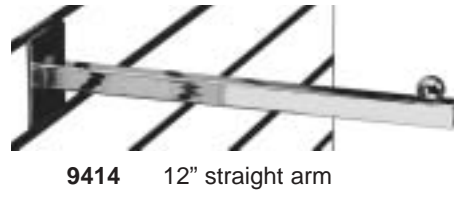

### Round Tubing

4691 1" round chrome tubing  
9513 1" chrome end cap

12" Hangrail bracket  
9410 1"  
9410B 1 1/4" (CLEARANCE)

Hangrail bracket  
9411 1" 9411B 1 1/4"

### Square Tubing

(CLEARANCE)

4627 revolving scarf bracket  
(scarf clips are extra)

9414 12" straight arm

9417 12" straight arm

(CLEARANCE)

4625 revolving belt/tye bracket

9413 7 ball waterfall  
9412 5 hook waterfall