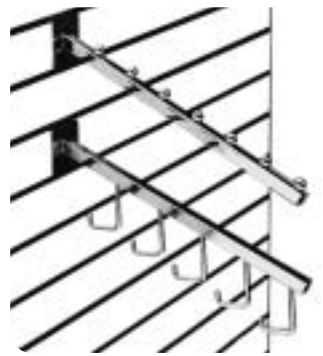

### Square Tubing

(CLEARANCE)

4627 revolving scarf bracket  
(scarf clips are extra)

9414 12" straight arm

9417 12" straight arm

(CLEARANCE)

4625 revolving belt/tye bracket

9413 7 ball waterfall  
9412 5 hook waterfall

(CLEARANCE)

6122 3 ball waterfall

9416 7 cube waterfall  
9415 5 hook waterfall