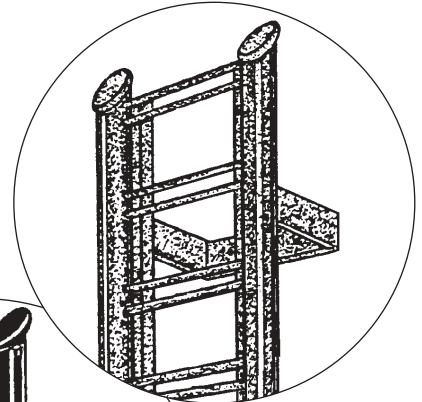

# TRAC TECH

S: SYSTEMS • P: C-600• D: 5-06

At last a functional fixturing system styled to look different from all other systems.

Merchandise an entire store or simply highlight an area for maximum sales return.

## WALL MOUNTED

- Trac Tech ladders are easily bolted to the wall
- Add component pieces