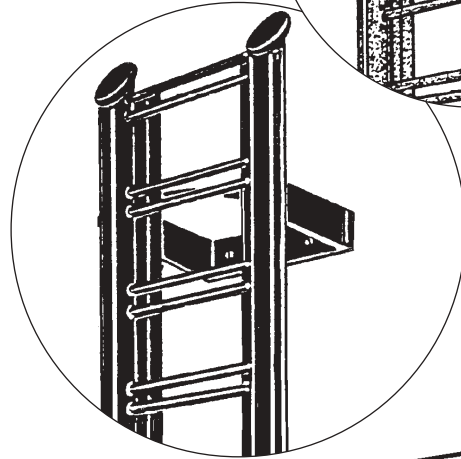

# TRAC TECH

S: SYSTEMS • P: C-600• D: 5-06

At last a functional fixturing system styled to look different from all other systems.

Merchandise an entire store or simply highlight an area for maximum sales return.

## WALL MOUNTED

- Trac Tech ladders are easily bolted to the wall
- Add component pieces